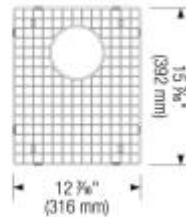

Stainless Steel Sink Grid
406450