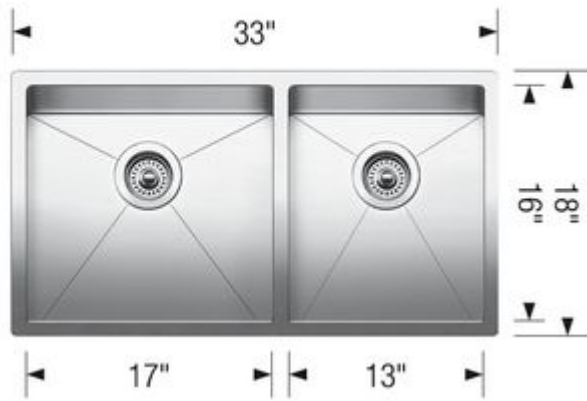

Top View

Scope of supply

3 1/2" (90 mm) premium stainless steel strainers, clips, template

Design tips

Width of base unit : 915 mm

Bowl depth: 10" (255 mm) / 10" (255 mm)

Faucets

Optional Accessories