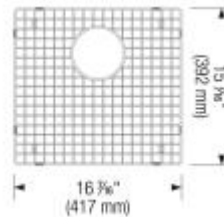

Stainless Steel Sink Grid
406451