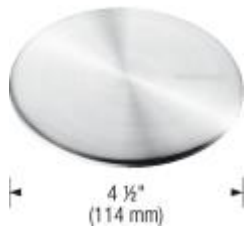

3½" CapFlow strainer cover
Stainless steel (fits all BLANCO
strainers)
517666

100 Corporation Drive, Brampton, ON L6S 6B5 Tel: 905 494 2400
Toll Free: 1877 425 2626 Fax: 905 494 2425 Toll Free: 1877 825 2626
› www.blancocanada.com/en